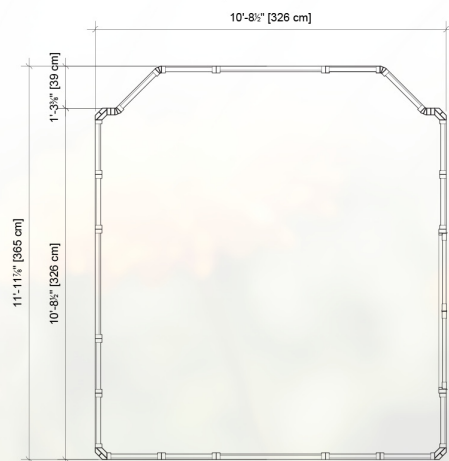

THE TAMIHI

CEDAR SERIES - ENCLOSED

THE TAMIHI 11'X11'

DESCRIPTION :

Western Redcedar Structure	Western Redcedar Shake Roof
French doors with tempered glass windows	Fixed Plexiglass windows
Aluminum windows with tempered glass opening up to 33"	Skylight dome
Color : Cedar only	Made in Canada

AVAILABLE OPTIONS :

- Retractable screen kit
- 46" Bar kit and stool
- Bay wall kit

THE TAMIHI 11'X11'

*Drawings not certified for construction • Final product may differ.