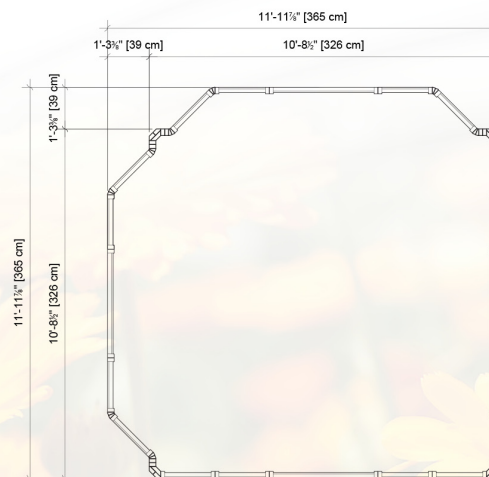

THE TAMIHI

CEDAR SERIES - ENCLOSED

THE TAMIHI 11'X11'

DESCRIPTION :

Western Redcedar Structure	Western Redcedar Shake Roof
French doors with tempered glass windows	Fixed Plexiglass windows
Aluminum windows with tempered glass opening up to 33"	Skylight dome
Color : Cedar only	Made in Canada

AVAILABLE OPTIONS :

- Retractable screen kit
- 46" Bar kit and stool
- Bay wall kit

THE TAMIHI 11'X11'

*Drawings not certified for construction • Final product may differ.