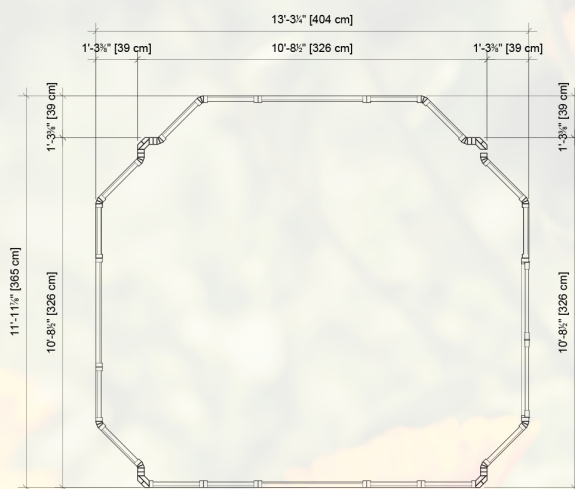

THE TAMIHI

CEDAR SERIES - ENCLOSED

THE TAMIHI 11'X11'

DESCRIPTION :

Western Redcedar Structure	Western Redcedar Shake Roof
French doors with tempered glass windows	Fixed Plexiglass windows
Aluminum windows with tempered glass opening up to 33"	Skylight dome
Color : Cedar only	Made in Canada

AVAILABLE OPTIONS :

- Retractable screen kit
- 46" Bar kit and stool
- Bay wall kit

THE TAMIHI 11'X11'

*Drawings not certified for construction • Final product may differ.