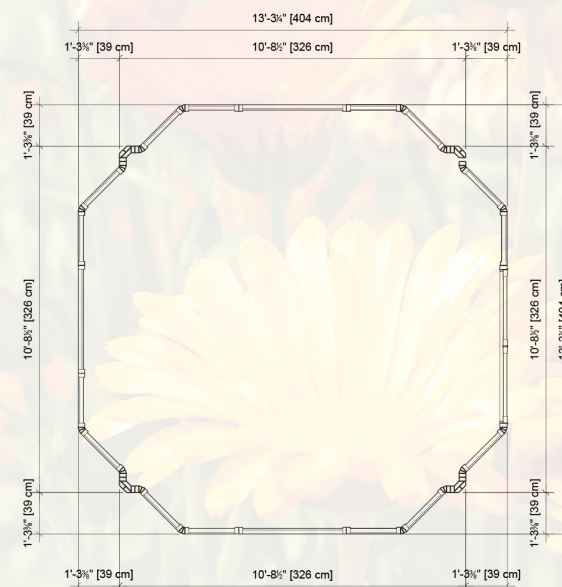

THE TAMIHI

CEDAR SERIES - ENCLOSED

THE TAMIHI 11'X11'

DESCRIPTION :

Western Redcedar Structure	Western Redcedar Shake Roof
French doors with tempered glass windows	Fixed Plexiglass windows
Aluminum windows with tempered glass opening up to 33"	Skylight dome
Color : Cedar only	Made in Canada

AVAILABLE OPTIONS :

- Retractable screen kit
- 46" Bar kit and stool
- Bay wall kit

THE TAMIHI 11'X11'

*Drawings not certified for construction • Final product may differ.