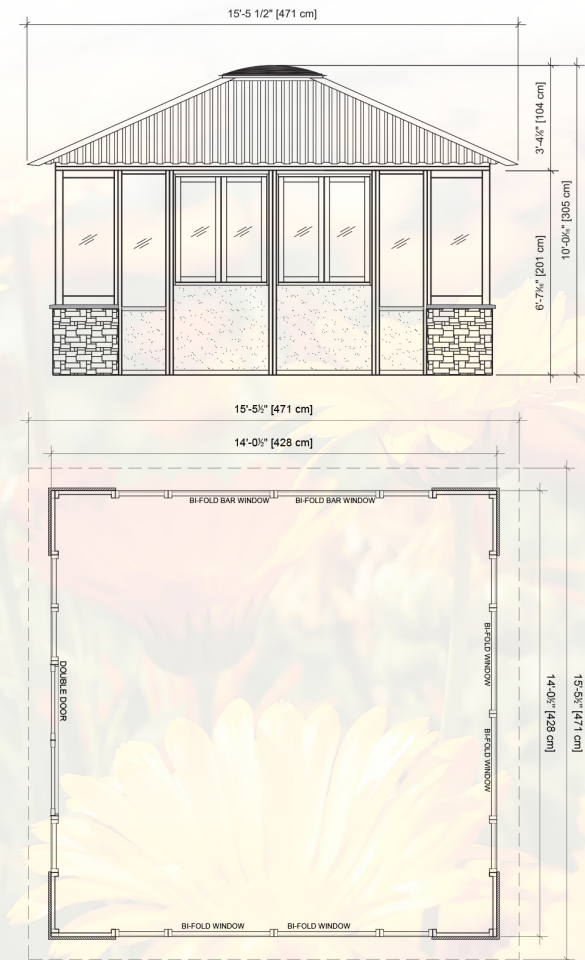

THE LAKE LOUISE

RESORT SERIES

THE LAKE LOUISE 14' X 14'

DESCRIPTION :

SPF Wood Structure	Aluminum windows with tempered glass opening up to 33"
Polyethelene Roof	Skylight dome
French doors with tempered windows	Made in Canada
Fixed Plexiglass windows	

AVAILABLE OPTIONS :

- Colors : Mocha or Grey
- Bay Bench
- Screen Kit for Bi-fold windows
- Bay door or bay windows
- Black bar kit and stools

* N.B. the skylight may differ from the one shown.

*Drawings not certified for construction • Final product may differ.